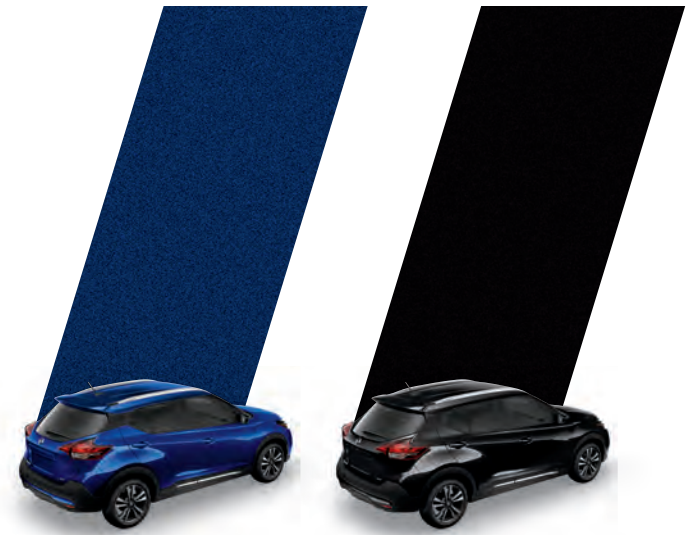

Deep Blue Pearl¹⁸ RAY

Super Black KH3

	S	SV	SR	S	SV	SR
CHARCOAL CLOTH	■	■		■	■	
CHARCOAL PRIMA-TEX™			■			■