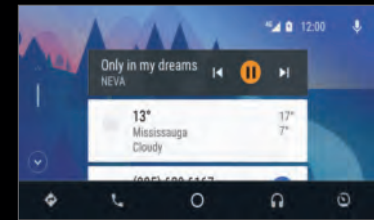

NISSAN INTELLIGENT MOBILITY™

APPLE CARPLAY®

People to see? Places to be? Just ask Siri® Equipped with Siri® Apple CarPlay® (shown to the right) brings on board your contacts, favourite audio apps, Apple Maps, and more. You can even use your steering wheel controls to adjust volume and toggle through screens. Simply plug in your compatible iPhone® and go.^{4,5}

APPLE CARPLAY®

ANDROID AUTO™

Know where you're going and when. Google Maps™ helps you navigate to your next appointment, while Google Assistant keeps you on top of your schedule. Choose a song, change your destination, or respond to a text with your hands on the wheel using the hundreds of available voice commands.^{4,5}

ANDROID AUTO™

BECOME A KNOW-IT-ALL

The innovative, 178 mm (7") full-colour Advanced Drive-Assist® Display can be customized to show everything from rpm to playlists to fuel economy history. Something you'll enjoy keeping track of when getting impressive 6.6 L/100 km on the highway.^{2,4,7,8}