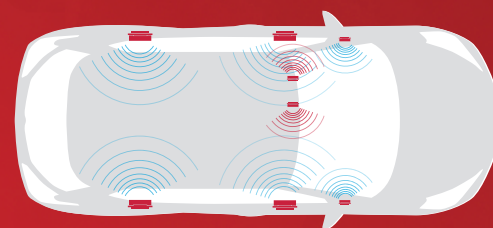

ANDROID AUTO™

BECOME A KNOW-IT-ALL

The innovative, 178 mm (7") full-colour Advanced Drive-Assist® Display can be customized to show everything from rpm to playlists to fuel economy history. Something you'll enjoy keeping track of when getting impressive 6.6 L/100 km on the highway.^{2,4,7,8}

U.S. instrumentation shown.

TURN UP YOUR ANTHEM

Expect your own personal concert on every drive with the Bose® Personal® Plus Sound System. It features eight speakers, including two class-exclusive Bose® UltraNearfield™ speakers built right into the driver's headrest. Together, they give you a 360° listening experience like never before.^{4,6}