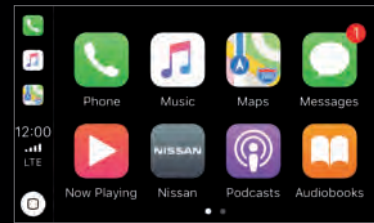

6.6 L/100 KM
(43 MPG)²

GRAB A SEAT AT THE CENTRE OF ATTENTION

Welcome to a place that puts you, and your ambitions, first. From the D-shaped steering wheel to the “floating” head unit to the eye-catching contrast stitching, Kicks® makes you, and your crew, feel like the centre of attention.

NISSAN INTELLIGENT MOBILITY™

APPLE CARPLAY®

People to see? Places to be? Just ask Siri® Equipped with Siri® Apple CarPlay® (shown to the right) brings on board your contacts, favourite audio apps, Apple Maps, and more. You can even use your steering wheel controls to adjust volume and toggle through screens. Simply plug in your compatible iPhone® and go.^{4,5}